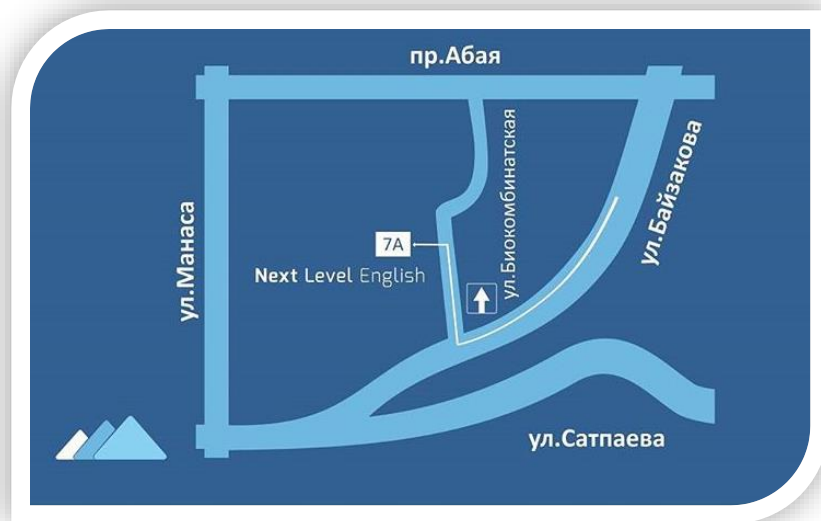

THANK YOU!

We would like to thank you
for your consideration.

We look forward to working
together in the future.

If you have any questions,
please feel free to call me at
+7 708 343 71 11.

Sincerely,
Nicholas Drapeau

ТОО «Next Level English»

БИН: 140640018458

ИИК: KZ988560000006779014

БИК: KСJBKZKX,

АО «Банк Центр Кредит», филиал в
г. Алматы, ЦФО №9

Адрес: Республика Казахстан, 050008,
г. Алматы, ул. Биокимбинат 7а

Тел: +7 (727) 392 21 64

Моб: +7 (708) 343 71 11

info@nle.kz

www.nle.kz